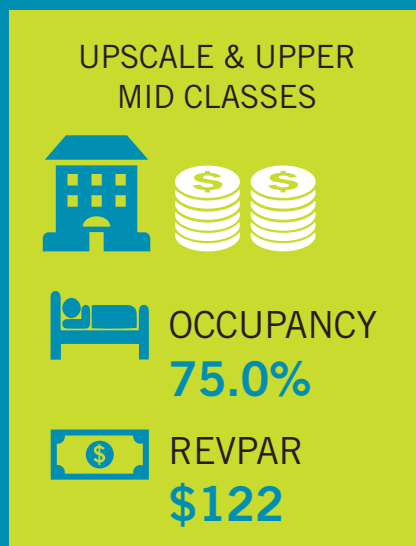

Australian Government

Australian Trade and Investment Commission

TOURISM RESEARCH AUSTRALIA

AUSTRALIAN ACCOMMODATION MONITOR 2016-17

RevPAR: Revenue per available room
 ADR: Average daily rate
 PPT: Percentage point change