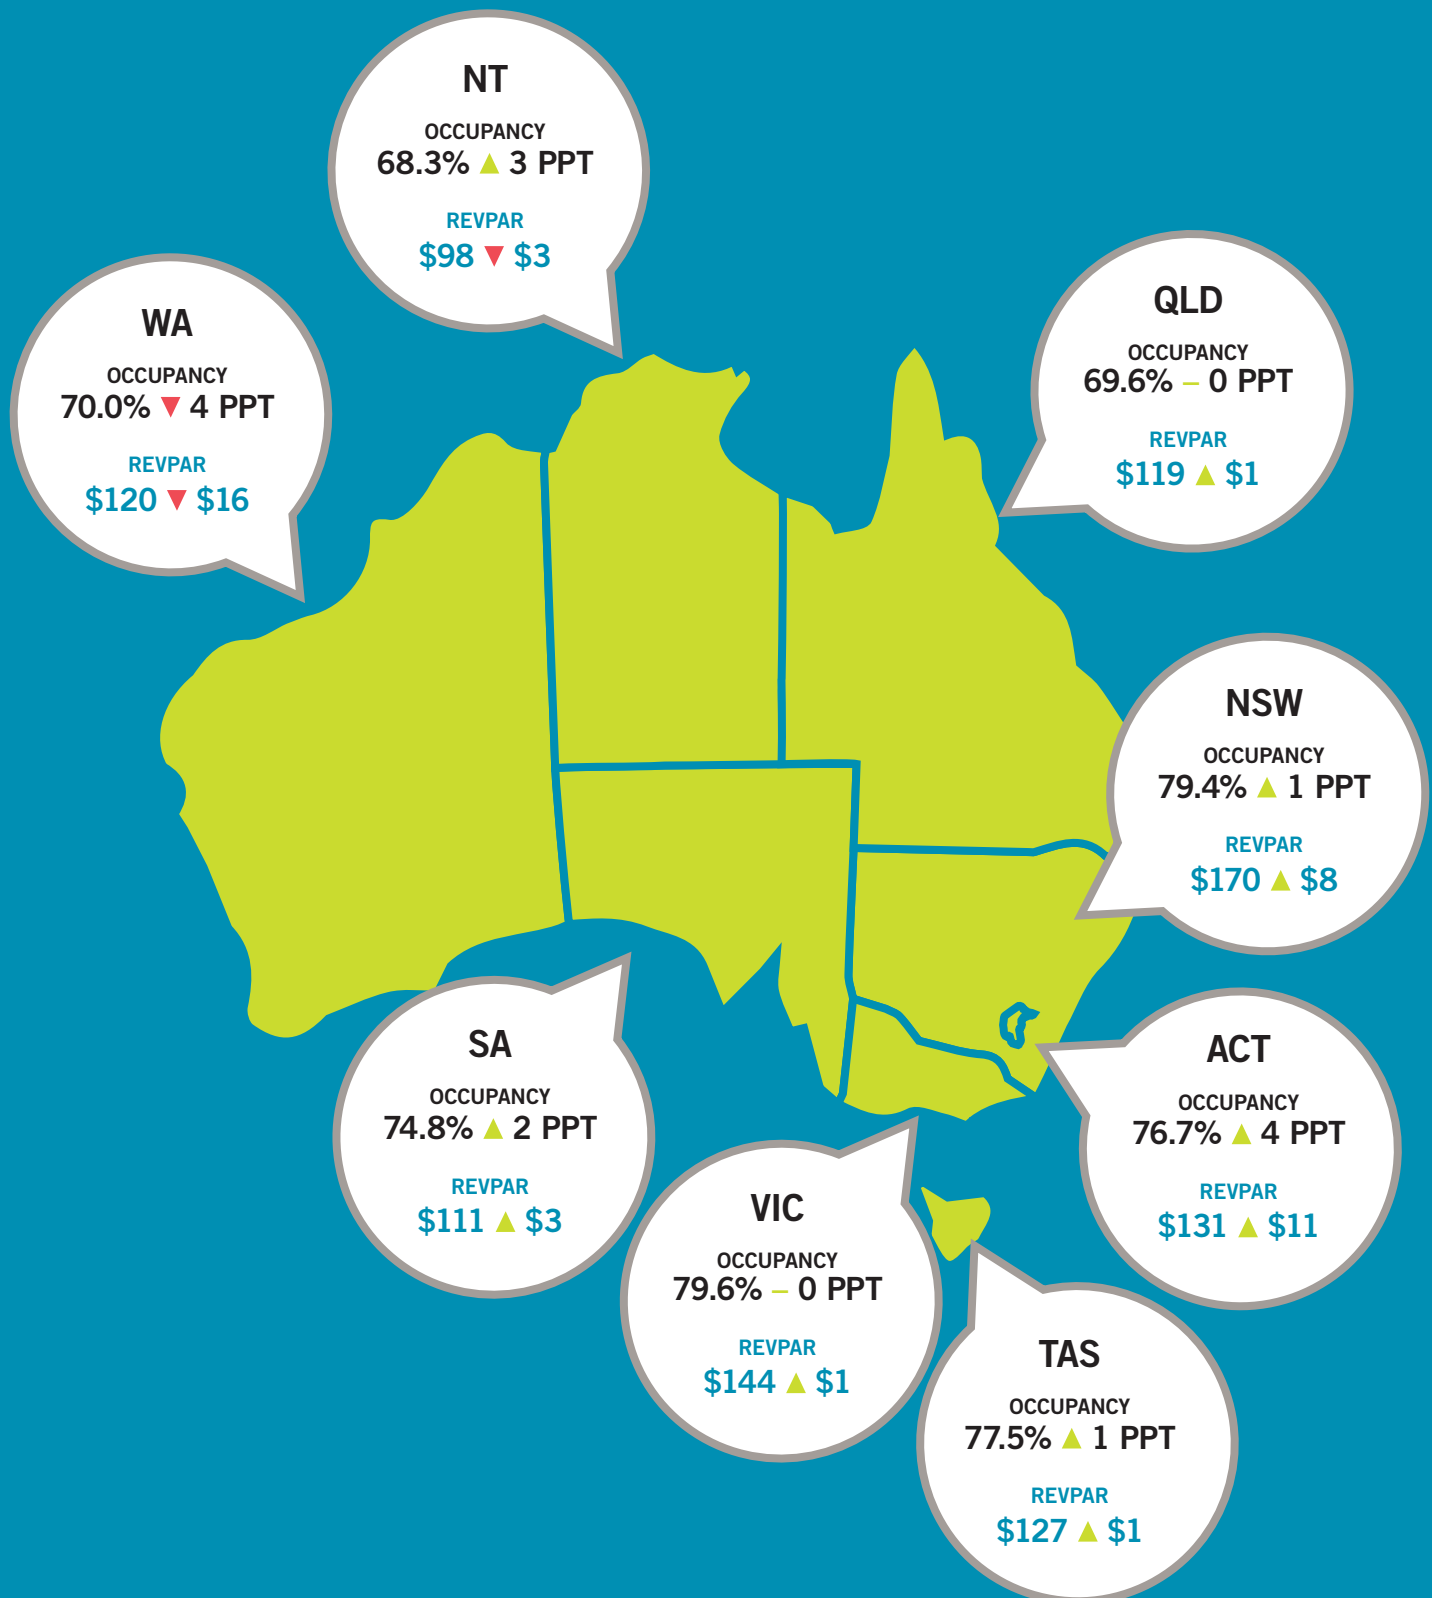

Australian Government

Australian Trade and Investment Commission

TOURISM RESEARCH AUSTRALIA

AUSTRALIAN ACCOMMODATION MONITOR 2016-17

RevPAR: Revenue per available room
 ADR: Average daily rate
 PPT: Percentage point change

Australian Government

Australian Trade and Investment Commission

TOURISM
RESEARCH
AUSTRALIA

RevPAR: Revenue per available room
ADR: Average daily rate
PPT: Percentage point change

TRA.GOV.AU