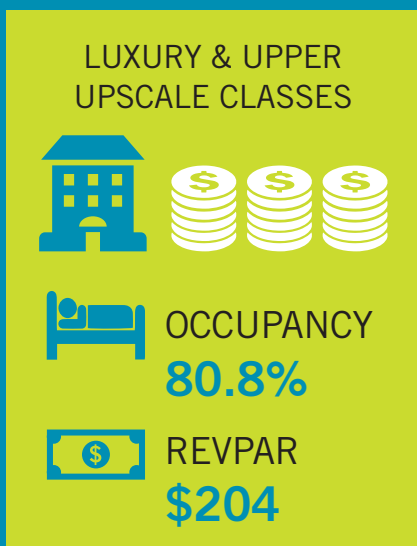

Australian Government

Australian Trade and Investment Commission

TOURISM RESEARCH AUSTRALIA

AUSTRALIAN ACCOMMODATION MONITOR 2016-17

RevPAR: Revenue per available room
 ADR: Average daily rate
 PPT: Percentage point change