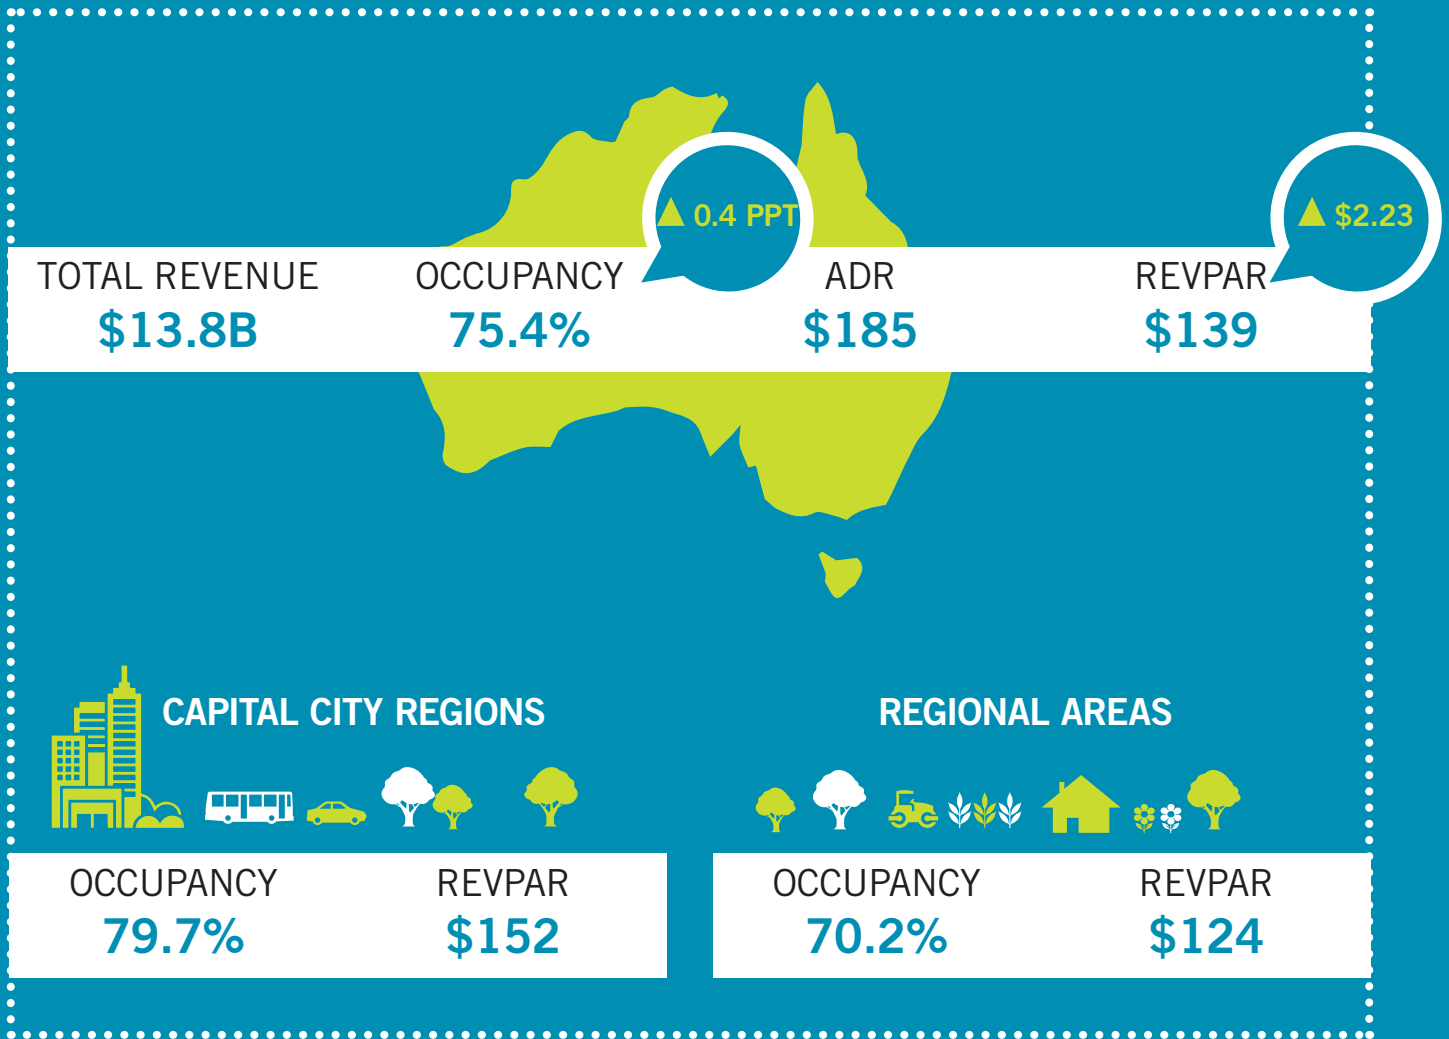

Australian Government

Australian Trade and Investment Commission

TOURISM RESEARCH AUSTRALIA

AUSTRALIAN ACCOMMODATION MONITOR 2016-17

RevPAR: Revenue per available room
 ADR: Average daily rate
 PPT: Percentage point change

Australian Government

Australian Trade and Investment Commission

TOURISM
RESEARCH
AUSTRALIA

RevPAR: Revenue per available room
ADR: Average daily rate
PPT: Percentage point change

TRA.GOV.AU