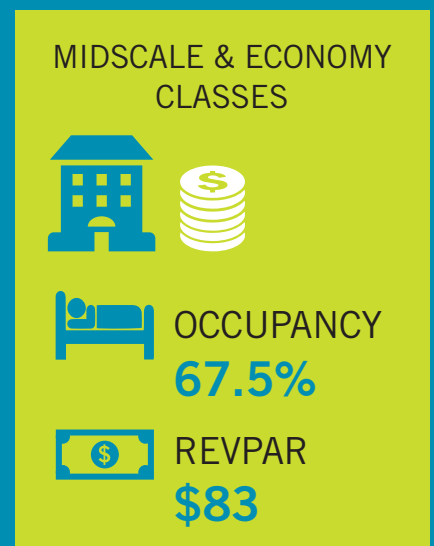

Australian Government

Australian Trade and Investment Commission

TOURISM RESEARCH AUSTRALIA

AUSTRALIAN ACCOMMODATION MONITOR 2016-17

RevPAR: Revenue per available room
 ADR: Average daily rate
 PPT: Percentage point change