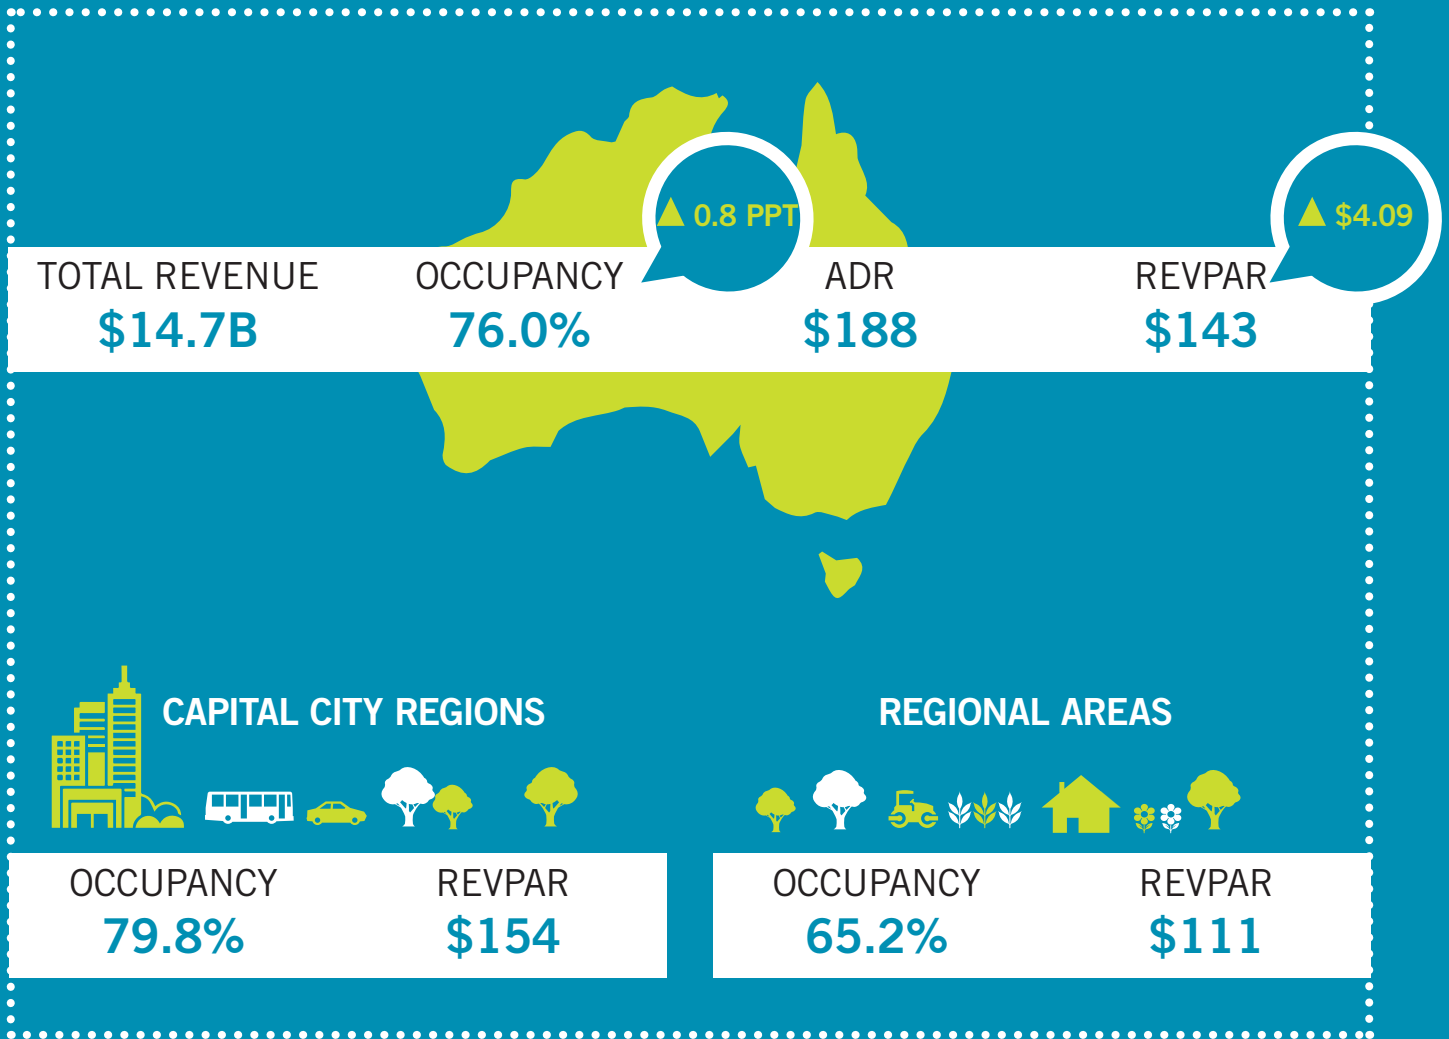

Australian Government

Australian Trade and Investment Commission

TOURISM RESEARCH AUSTRALIA

AUSTRALIAN ACCOMMODATION MONITOR 2017-18

RevPAR: Revenue per available room
ADR: Average daily rate
PPT: Percentage point change

Australian Government

Australian Trade and Investment Commission

TOURISM
RESEARCH
AUSTRALIA

RevPAR: Revenue per available room
ADR: Average daily rate
PPT: Percentage point change

TRA.GOV.AU