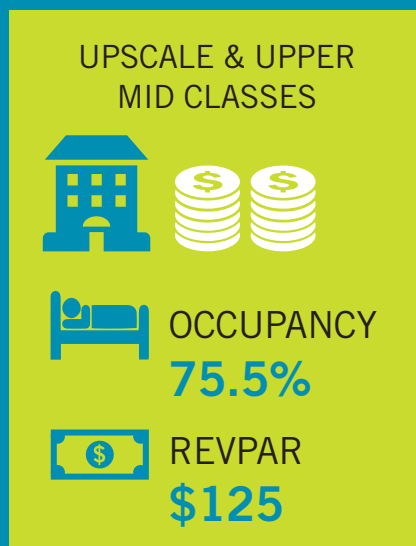

Australian Government

Australian Trade and Investment Commission

TOURISM RESEARCH AUSTRALIA

AUSTRALIAN ACCOMMODATION MONITOR 2017-18

RevPAR: Revenue per available room
ADR: Average daily rate
PPT: Percentage point change