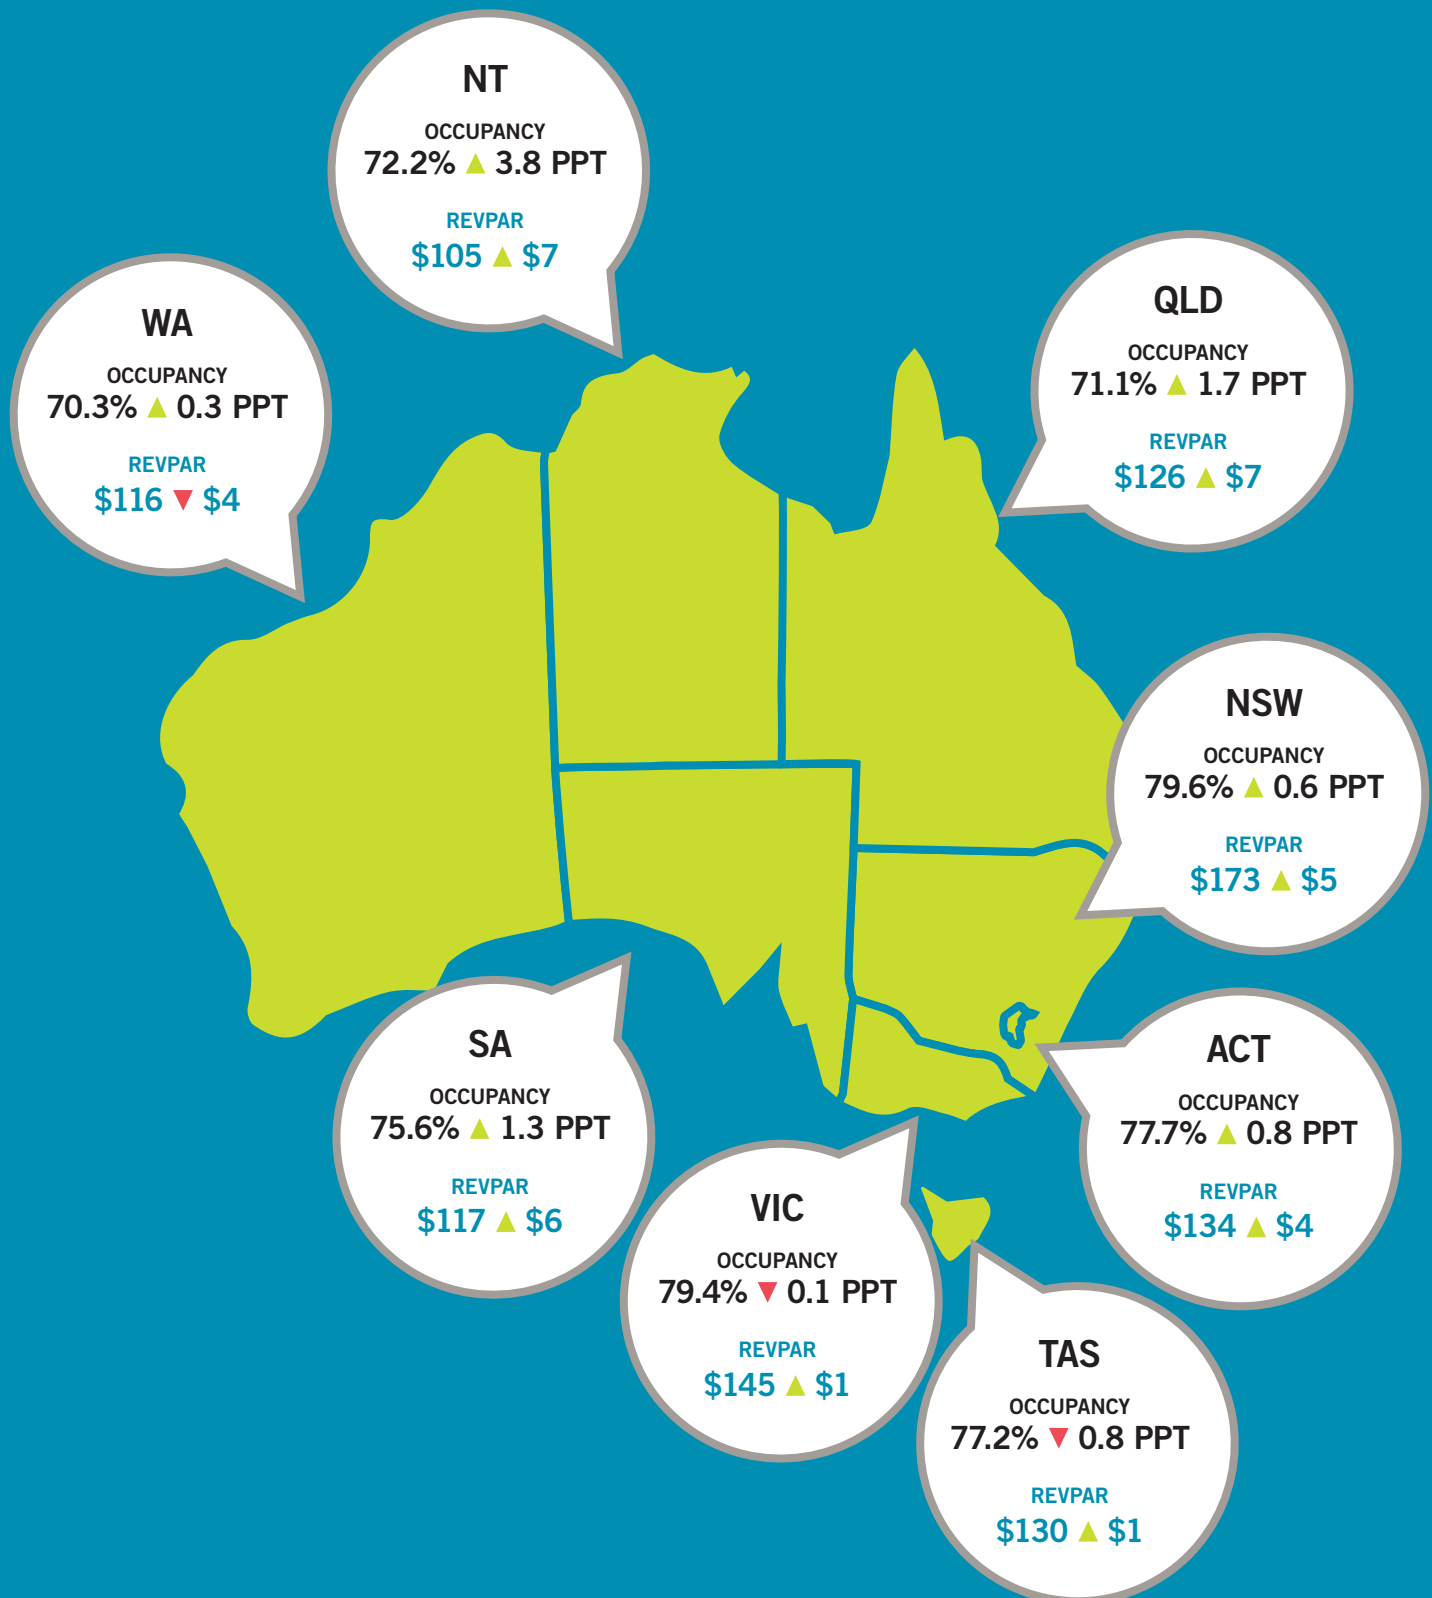

Australian Government

Australian Trade and Investment Commission

TOURISM RESEARCH AUSTRALIA

AUSTRALIAN ACCOMMODATION MONITOR 2017-18

RevPAR: Revenue per available room
ADR: Average daily rate
PPT: Percentage point change

Australian Government

Australian Trade and Investment Commission

TOURISM
RESEARCH
AUSTRALIA

RevPAR: Revenue per available room
ADR: Average daily rate
PPT: Percentage point change

TRA.GOV.AU