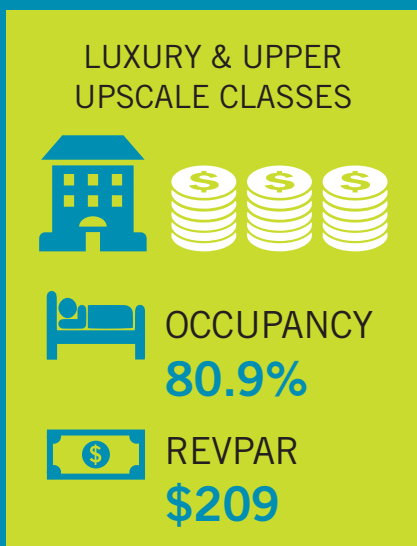

Australian Government

Australian Trade and Investment Commission

TOURISM RESEARCH AUSTRALIA

AUSTRALIAN ACCOMMODATION MONITOR 2017-18

RevPAR: Revenue per available room
ADR: Average daily rate
PPT: Percentage point change