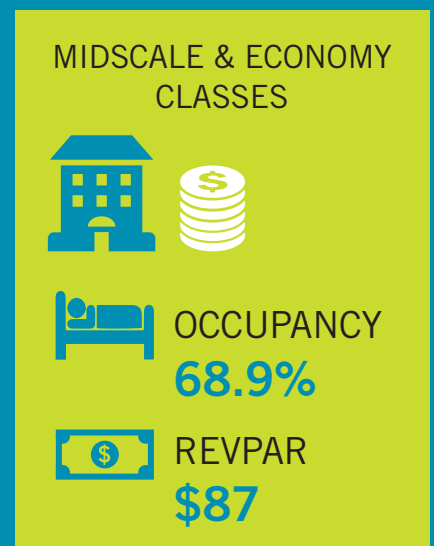

Australian Government

Australian Trade and Investment Commission

TOURISM RESEARCH AUSTRALIA

AUSTRALIAN ACCOMMODATION MONITOR 2017-18

RevPAR: Revenue per available room
ADR: Average daily rate
PPT: Percentage point change