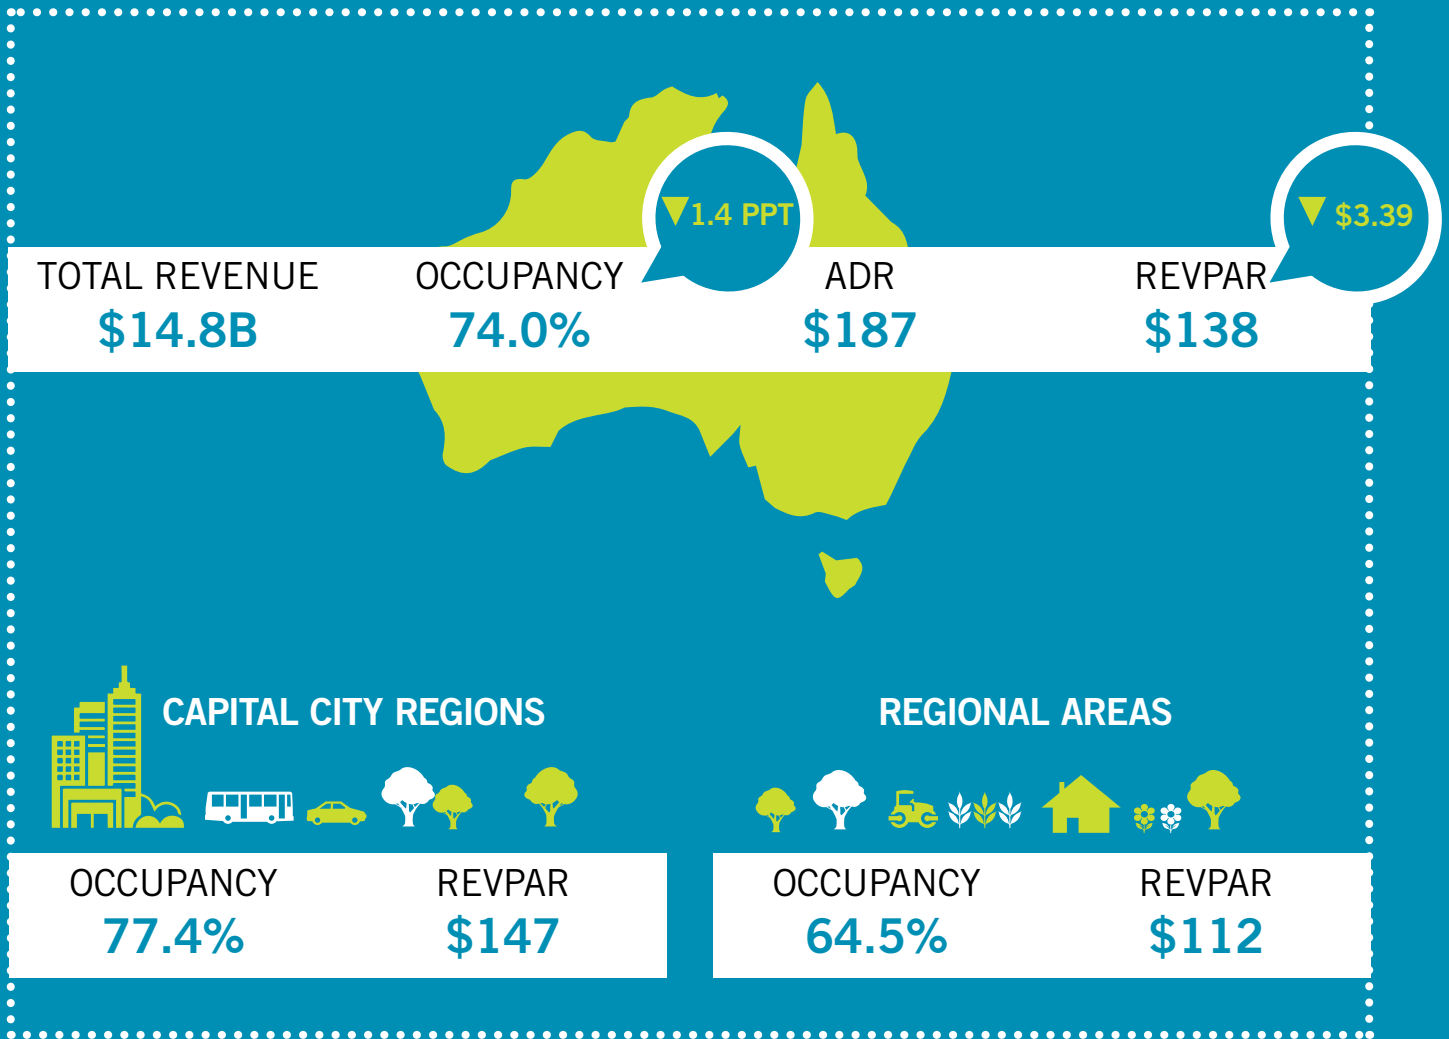

Australian Government

Australian Trade and Investment Commission

TOURISM RESEARCH AUSTRALIA

AUSTRALIAN ACCOMMODATION MONITOR 2018–19

RevPAR: Revenue per available room
 ADR: Average daily rate
 PPT: Percentage point change

Australian Government

Australian Trade and Investment Commission

TOURISM
RESEARCH
AUSTRALIA

RevPAR: Revenue per available room
ADR: Average daily rate
PPT: Percentage point change

TRA.GOV.AU