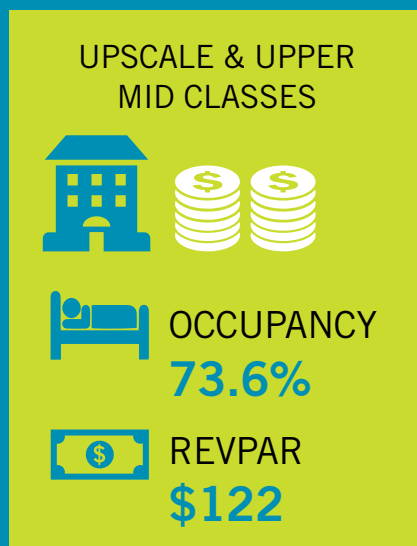

Australian Government

Australian Trade and Investment Commission

TOURISM RESEARCH AUSTRALIA

AUSTRALIAN ACCOMMODATION MONITOR 2018–19

RevPAR: Revenue per available room
 ADR: Average daily rate
 PPT: Percentage point change