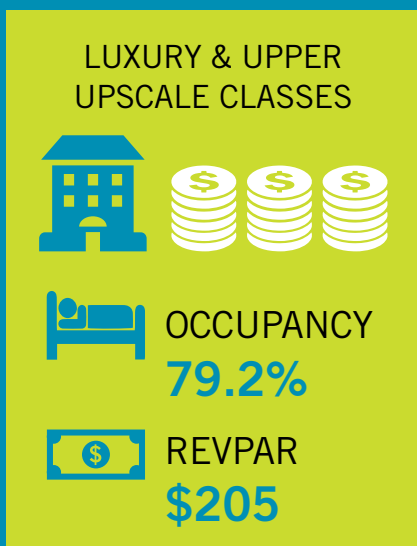

Australian Government

Australian Trade and Investment Commission

TOURISM RESEARCH AUSTRALIA

AUSTRALIAN ACCOMMODATION MONITOR 2018–19

RevPAR: Revenue per available room
 ADR: Average daily rate
 PPT: Percentage point change