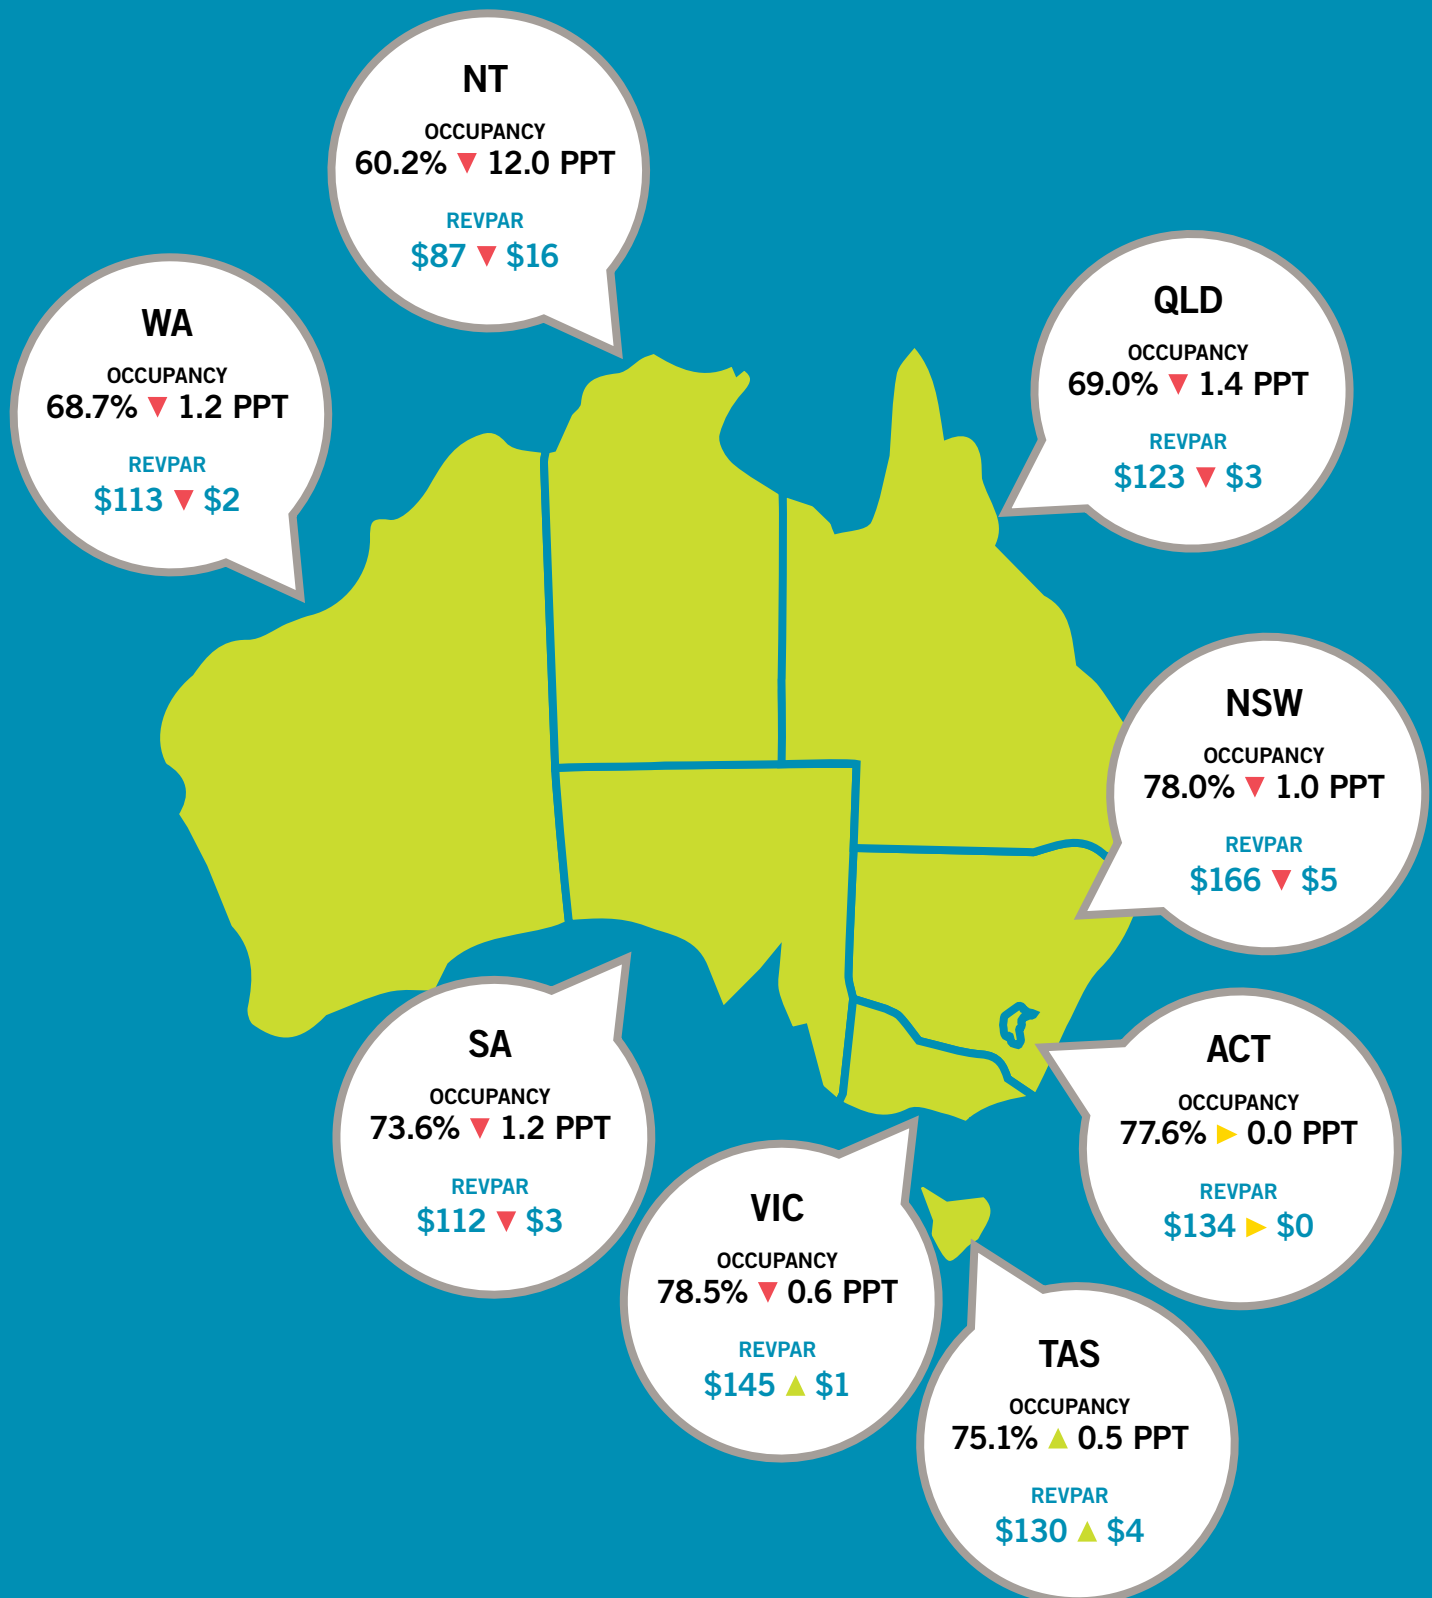

Australian Government

Australian Trade and Investment Commission

TOURISM RESEARCH AUSTRALIA

AUSTRALIAN ACCOMMODATION MONITOR 2018–19

RevPAR: Revenue per available room
 ADR: Average daily rate
 PPT: Percentage point change

Australian Government

Australian Trade and Investment Commission

TOURISM
RESEARCH
AUSTRALIA

RevPAR: Revenue per available room
ADR: Average daily rate
PPT: Percentage point change

TRA.GOV.AU