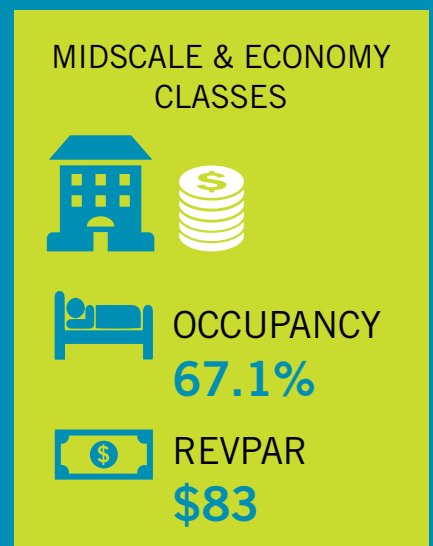

Australian Government

Australian Trade and Investment Commission

TOURISM RESEARCH AUSTRALIA

AUSTRALIAN ACCOMMODATION MONITOR 2018–19

RevPAR: Revenue per available room
 ADR: Average daily rate
 PPT: Percentage point change